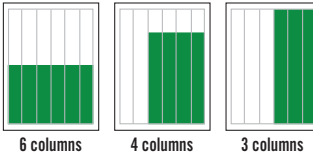

le monde forestier

RATES 2024

COLORS				
AD SIZES	COST PER ITEM			
	1 x	3 x	6 x	9 x
Front page	\$995	\$950	\$925	\$900
1/12 page	\$625	\$575	\$550	\$525
1/8 page	\$800	\$725	\$675	\$625
1/6 page	\$950	\$900	\$850	\$800
1/4 page	\$1325	\$1225	\$1150	\$1050
1/3 page	\$1575	\$1450	\$1350	\$1250
1/2 page	\$1950	\$1825	\$1750	\$1595
1 page	\$2900	\$2700	\$2500	\$2350
Backpage	\$3750	\$3600	\$3350	\$2995

OTHER

Web site or flyers insertion: rates on request.

Effectives on January 1st 2024.

Taxes not included. Net cost.

1 PAGE

6 columns

	CENTIMETERS (width x height)	INCHES (width x height)
--	---------------------------------	----------------------------

6 col. 26 x 34 10 ¼ x 13 ½

Without bleed

1/2 PAGE

6 columns

4 columns

3 columns

	CENTIMETERS (width x height)	INCHES (width x height)
--	---------------------------------	----------------------------

6 col. 26 x 18 10 ¼ x 7 1/8