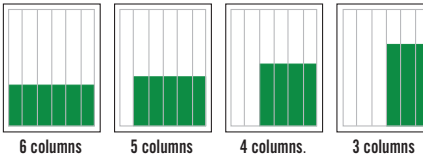

OTHER

Web site or flyers insertion: rates on request.

Effectives on January 1st 2024.

Taxes not included. Net cost.

1 PAGE

6 columns

	CENTIMETERS (width x height)	INCHES (width x height)
--	---------------------------------	----------------------------

6 col. 26 x 34 10 ¼ x 13 ½

Without bleed

1/2 PAGE

6 columns

4 columns

3 columns

	CENTIMETERS (width x height)	INCHES (width x height)
--	---------------------------------	----------------------------

6 col. 26 x 18 10 ¼ x 7 1/8

4 col. 17,2 x 27,2 6 ¾ x 10 ¾

3 col. 12,8 x 34 5 x 13 ½

1/3 PAGE

6 columns

5 columns

4 columns

3 columns

	CENTIMETERS (width x height)	INCHES (width x height)
--	---------------------------------	----------------------------